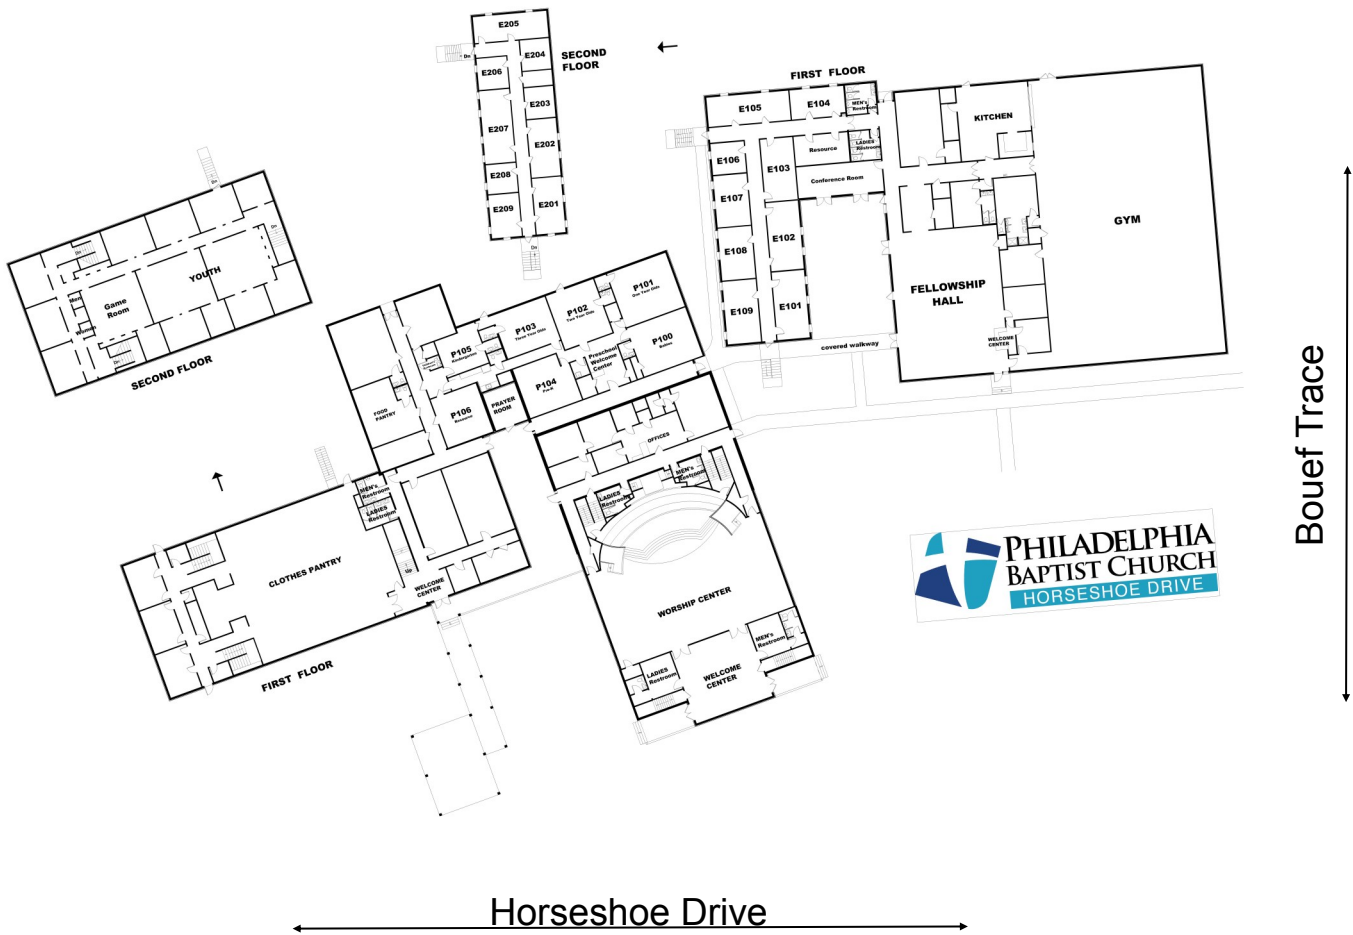

HORSESHOE DRIVE

SCHEDULE OF EVENTS

Sunday School

Breakfast	9:00 a.m.
Sunday School	9:30 a.m.

Sunday Worship

Sunday Morning	10:45 a.m.
Sunday Evening	6:00 p.m.

Wednesday Nights

Preschool, Children & Youth	6:00 p.m.
Adults	6:15 p.m.
Choir	6:15 p.m.